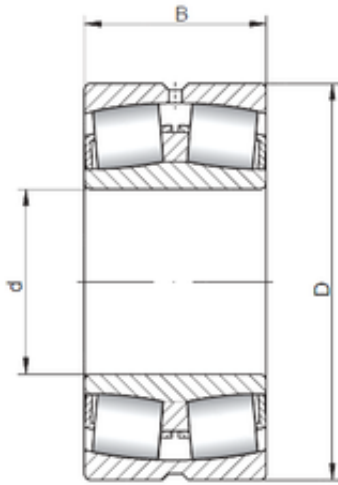

LY?MANUFACTURING CO.,LTD.

ISO 22319W33 spherical roller bearings

Bearing No. 22319W33

Size	95x200x67 mm
Bore Diameter	95 mm
Outer Diameter	200 mm
Width	67 mm
d	95 mm
D	200 mm
B	67 mm
C	67 mm

22319W33 Bearing 2D drawings and 3D CAD models