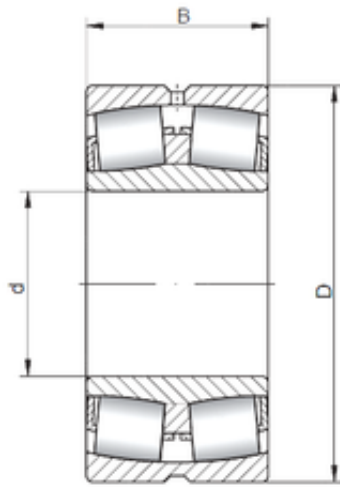

LY?MANUFACTURING CO.,LTD.

ISO 24148W33 spherical roller bearings

Bearing No. 24148W33

| | |
|----------------|----------------|
| Size | 240x400x160 mm |
| Bore Diameter | 240 mm |
| Outer Diameter | 400 mm |
| Width | 160 mm |
| d | 240 mm |
| D | 400 mm |
| B | 160 mm |
| C | 160 mm |

24148W33 Bearing 2D drawings and 3D CAD models