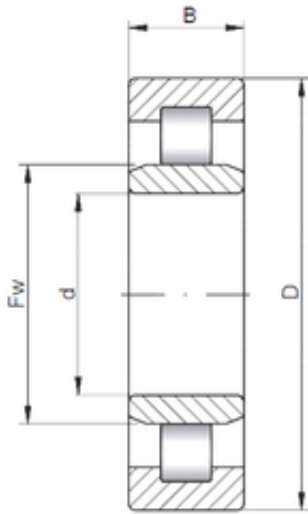

## ISO NU1009 cylindrical roller bearings

Bearing No. NU1009

Size	45x75x16 mm
Bore Diameter	45 mm
Outer Diameter	75 mm
Width	16 mm
d	45 mm
D	75 mm
B	16 mm
C	16 mm

NU1009 Bearing 2D drawings and 3D CAD models