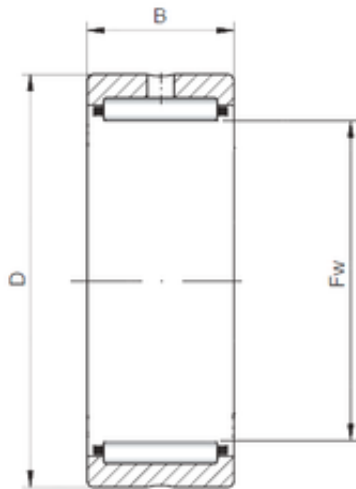

LY?MANUFACTURING CO.,LTD.

ISO RNA5916 needle roller bearings

Bearing No. RNA5916

Size	90x110x40 mm
Bore Diameter	90 mm
Outer Diameter	110 mm
Width	40 mm
Fw	90 mm
D	110 mm
C	40 mm

RNA5916 Bearing 2D drawings and 3D CAD models