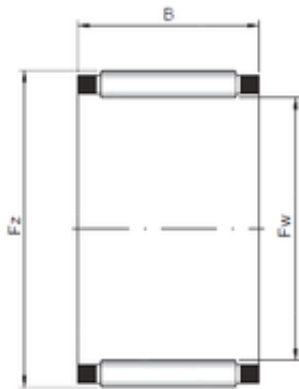

LY?MANUFACTURING CO.,LTD.

ISO K20x30x30 needle roller bearings

Bearing No. K20x30x30

| | |
|----------------|-------------|
| Size | 20x30x30 mm |
| Bore Diameter | 20 mm |
| Outer Diameter | 30 mm |
| Width | 30 mm |
| Fw | 20 mm |
| Ew | 30 mm |
| B | 30 mm |

K20x30x30 Bearing 2D drawings and 3D CAD models