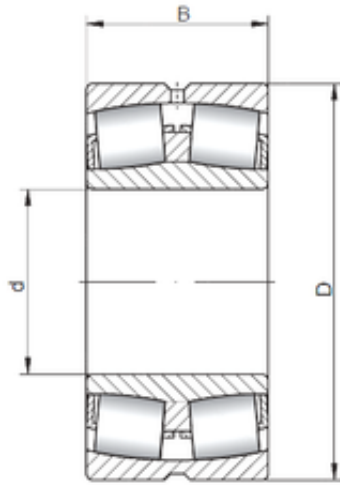

LY?MANUFACTURING CO.,LTD.

ISO 23324W33 spherical roller bearings

Bearing No. 23324W33

Size	120x260x106 mm
Bore Diameter	120 mm
Outer Diameter	260 mm
Width	106 mm
d	120 mm
D	260 mm
B	106 mm
C	106 mm

23324W33 Bearing 2D drawings and 3D CAD models