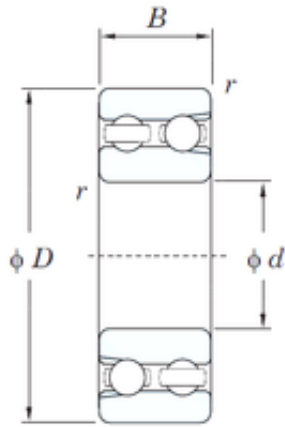

LY?MANUFACTURING CO.,LTD.

KOYO 4209 deep groove ball bearings

Bearing No. 4209

Size	45x85x23 mm
Bore Diameter	45 mm
Outer Diameter	85 mm
Width	23 mm
d	45 mm
D	85 mm
B	23 mm
C	23 mm
r min.	1.1 mm
da min.	51.5 mm
Da max.	78.5 mm
ra max.	1 mm
Weight	0.605 Kg
Basic dynamic load rating (C)	31.9 kN
Basic static load rating (C0)	43.9 kN
(Grease) Lubrication Speed	4600 r/min
(Oil) Lubrication Speed	6100 r/min
Bearing No.	4209
r(min)	1.1
Cr	39.8
C0r	43.9
Cu	2.45
f0	15.8
Grease lub.	4600
Oil lub.	6100
da(min)	51.5

4209 Bearing 2D drawings and 3D CAD models

LY?MANUFACTURING CO.,LTD.

Da(max)	78.5
ra(max)	1
(Refer.)Mass(kg)	0.605