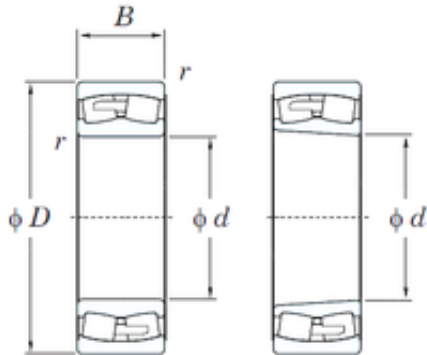

LY?MANUFACTURING CO.,LTD.

KOYO 23234RHA spherical roller bearings

23234RHA Bearing 2D drawings and 3D CAD models

Bearing No. 23234RHA

Size	170x310x110 mm
Bore Diameter	170 mm
Outer Diameter	310 mm
Width	110 mm
d	170 mm
D	310 mm
B	110 mm
C	110 mm
r min.	4 mm
da min.	188 mm
Da max.	292 mm
ra max.	3 mm
Weight	35,6 Kg
Basic dynamic load rating (C)	1210 kN
Basic static load rating (C0)	1940 kN
(Grease) Lubrication Speed	1100 r/min
(Oil) Lubrication Speed	1500 r/min
Calculation factor (e)	0,36
Calculation factor (Y0)	1,85
Calculation factor (Y1)	1,89
Bearing No.	23234RHA
r(min)	4
Cr	1520
C0r	1940
Cu	147
Grease lub.	1100

LY?MANUFACTURING CO.,LTD.

Oil lub.	1500
da(min)	188
Da(max)	292
ra(max)	3
e	0.36
Y1	1.89
Y2	2.82
Y0	1.85
(Refer.)Mass(kg)	35.6