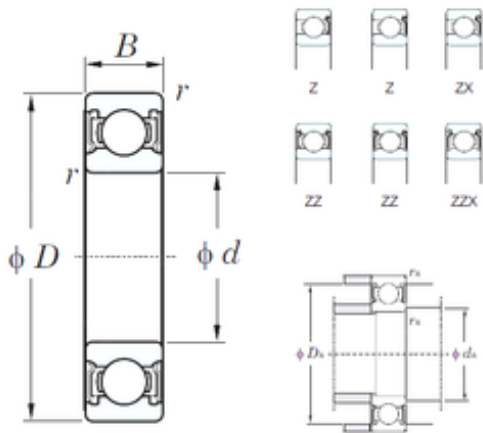

LY?MANUFACTURING CO.,LTD.

KOYO 6901ZZ deep groove ball bearings

Bearing No. 6901ZZ

Size	12x24x6 mm
Bore Diameter	12 mm
Outer Diameter	24 mm
Width	6 mm
d	12 mm
D	24 mm
B	6 mm
C	6 mm
r min.	0,3 mm
da min.	14 mm
da max	14 mm
Da max.	22 mm
ra max.	0,3 mm
Weight	0,011 Kg
Basic dynamic load rating (C)	2,9 kN
Basic static load rating (C0)	1,45 kN
(Grease) Lubrication Speed	31000 r/min

6901ZZ Bearing 2D drawings and 3D CAD models