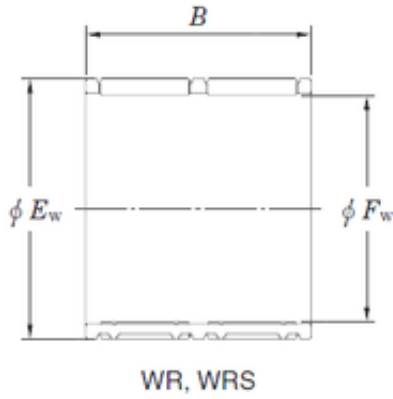

LY?MANUFACTURING CO.,LTD.

KOYO WRS242946A needle roller bearings

Bearing No. WRS242946A

Size	24x29x45.5 mm
Bore Diameter	24 mm
Outer Diameter	29 mm
Width	45,5 mm
Fw	24 mm
Ew	29 mm
B	45,5 mm
Weight	0,052 Kg
Basic dynamic load rating (C)	34,7 kN
Basic static load rating (C0)	64,6 kN

WRS242946A Bearing 2D drawings and 3D CAD models