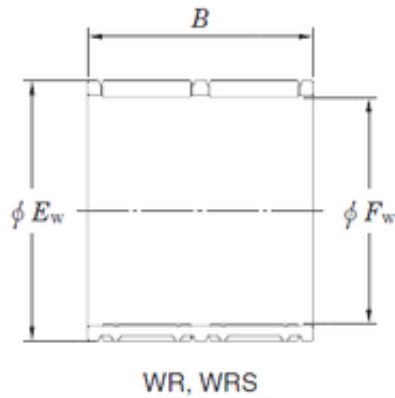

LY?MANUFACTURING CO.,LTD.

KOYO WRS242946A needle roller bearings

Bearing No. WRS242946A

Size	24x29x45.5 mm
Bore Diameter	24 mm
Outer Diameter	29 mm
Width	45,5 mm
Fw	24 mm
Ew	29 mm
B	45,5 mm
Weight	0,052 Kg
Basic dynamic load rating (C)	34,7 kN
Basic static load rating (C0)	64,6 kN

WRS242946A Bearing 2D drawings and 3D CAD models