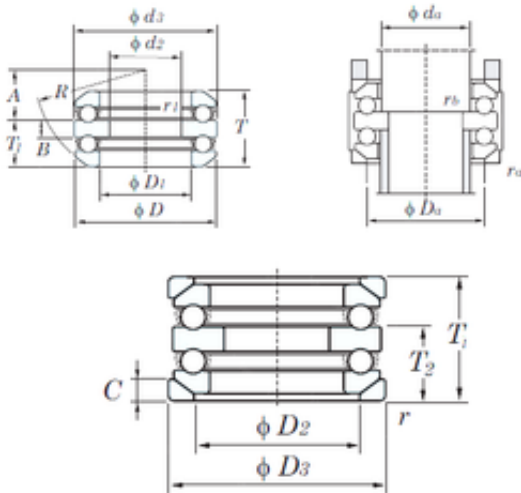

LY?MANUFACTURING CO.,LTD.

KOYO 54407U thrust ball bearings

Bearing No. 54407U

Size	25x80x63 mm
Bore Diameter	25 mm
Outer Diameter	80 mm
Width	63 mm
d2	25 mm
D	80 mm
T	63 mm
T1	69 mm
T1	38.5 mm
T2	41.5 mm
d3	80 mm
r min.	1.1 mm
r1 min.	0.6 mm
A	18.5 mm
B	14 mm
C	10 mm
D1	37 mm
D2	58 mm
D3	85 mm
R	64 mm
da min.	35 mm
Da max.	58 mm
ra max.	1 mm
rb max.	0.6 mm
Weight	1.79 Kg
Basic dynamic load rating (C)	87.1 kN

54407U Bearing 2D drawings and 3D CAD models

LY?MANUFACTURING CO.,LTD.

Basic static load rating (C0)	155 kN
(Grease) Lubrication Speed	1900 r/min