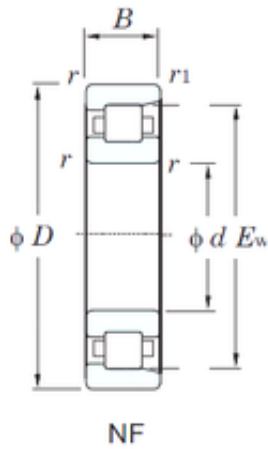

LY?MANUFACTURING CO.,LTD.

KOYO NF240 cylindrical roller bearings

Bearing No. NF240

Size	200x360x58 mm
Bore Diameter	200 mm
Outer Diameter	360 mm
Width	58 mm
d	200 mm
D	360 mm
Ew	316 mm
B	58 mm
C	58 mm
r min.	4 mm
r1 min.	4 mm
Weight	26.8 Kg
Basic dynamic load rating (C)	618 kN
Basic static load rating (C0)	865 kN
(Grease) Lubrication Speed	1600 r/min
Bearing No.	NF240
r(min)	4
r1(min)	4
Cr	775
C0r	865
Cu	102
Grease lub.	1600
Oil lub.	1900
Fw	-
d1	-
B1	-

NF240 Bearing 2D drawings and 3D CAD models

LY?MANUFACTURING CO.,LTD.

B2	-
da(min)	216
db(min)	-
db(max)	-
dc(min)	-
dd(min)	-
Da(max)	-
Db(max)	344
Db(min)	328
ra(max)	3
rb(max)	3
(Refer.)Mass(kg)	27.2