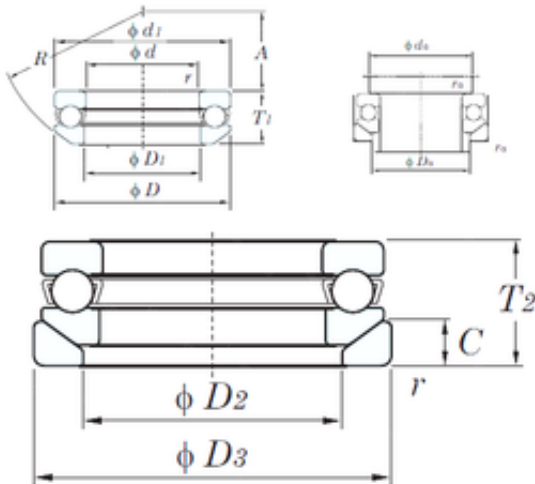

## KOYO 53334U thrust ball bearings

Bearing No. 53334U

53334U Bearing 2D drawings and 3D CAD models

|                               |                 |
|-------------------------------|-----------------|
| Size                          | 170x280x91.3 mm |
| Bore Diameter                 | 170 mm          |
| Outer Diameter                | 280 mm          |
| Width                         | 91,3 mm         |
| d                             | 170 mm          |
| D                             | 280 mm          |
| T1                            | 91,3 mm         |
| T2                            | 100 mm          |
| d1                            | 275 mm          |
| r min.                        | 3 mm            |
| A                             | 105 mm          |
| C                             | 29 mm           |
| D1                            | 174 mm          |
| D2                            | 220 mm          |
| D3                            | 290 mm          |
| R                             | 225 mm          |
| da min.                       | 235 mm          |
| Da max.                       | 215 mm          |
| ra max.                       | 2,5 mm          |
| Weight                        | 24,5 Kg         |
| Basic dynamic load rating (C) | 463 kN          |
| Basic static load rating (C0) | 1570 kN         |
| (Grease) Lubrication Speed    | 520 r/min       |
| Bearing No.                   | 53334U          |
| T                             | 100             |
| r(min)                        | 3               |