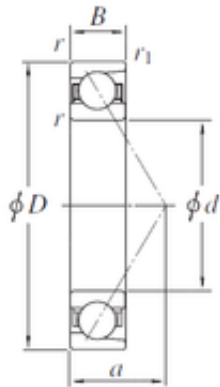

LY?MANUFACTURING CO.,LTD.

KOYO 7232 angular contact ball bearings

Bearing No. 7232

Size	160x290x48 mm
Bore Diameter	160 mm
Outer Diameter	290 mm
Width	48 mm
d	160 mm
D	290 mm
B	48 mm
C	48 mm
Angle (°)	30 °
a	89 mm
r min.	3 mm
r1 min.	1,1 mm
da min.	174 mm
Da max.	276 mm
ra max.	2.5 mm
Weight	12,1 Kg
Basic dynamic load rating (C)	230 kN
Basic static load rating (C0)	263 kN
(Grease) Lubrication Speed	2500 r/min

7232 Bearing 2D drawings and 3D CAD models