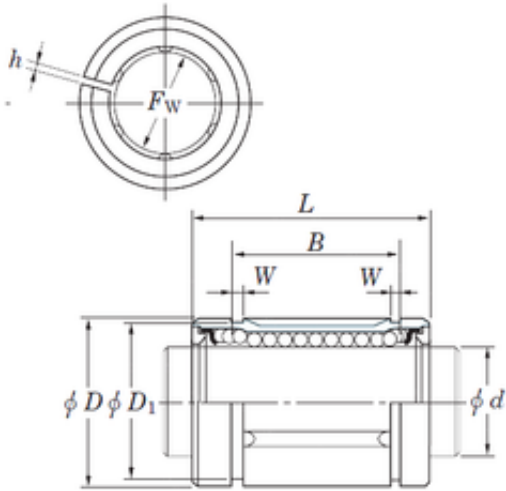

## KOYO SDE40AJ linear bearings

Bearing No. SDE40AJ

Size	40x62x60.6 mm
Bore Diameter	40 mm
Outer Diameter	62 mm
Width	60,6 mm
Fw	40 mm
D	62 mm
h	3 mm
B	60,6 mm
D1	59 mm
L	80 mm
W	2,15 mm
Weight	0,71 Kg
Basic dynamic load rating (C)	2180 kN

SDE40AJ Bearing 2D drawings and 3D CAD models