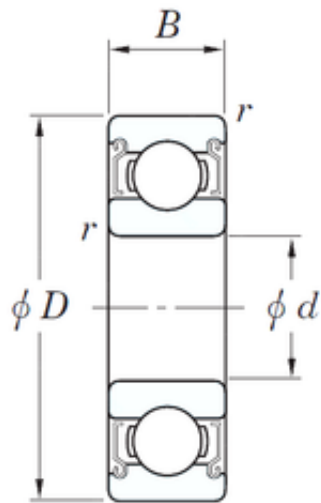

LY?MANUFACTURING CO.,LTD.

KOYO SEWML6012-1 ZZSTPR deep groove ball bearings

Bearing No. SEWML6012-1 ZZSTPR

Size	6x12x4 mm
Bore Diameter	6 mm
Outer Diameter	12 mm
Width	4 mm
d	6 mm
D	12 mm
B	4 mm

SEWML6012-1 ZZSTPR Bearing 2D drawings and 3D CAD models