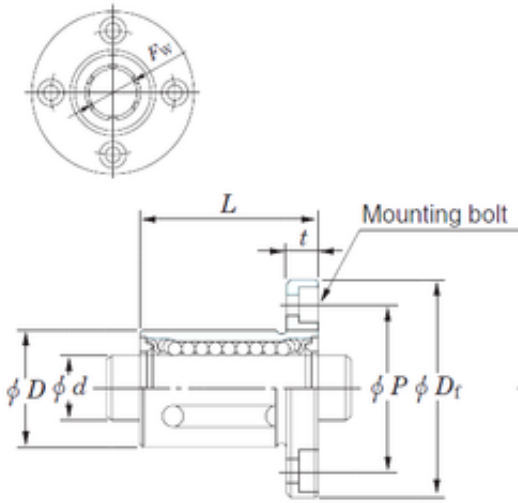

LY?MANUFACTURING CO.,LTD.

KOYO SDMF12MG linear bearings

Bearing No. SDMF12MG

SDMF12MG Bearing 2D drawings and 3D CAD models

Bore Diameter	12 mm
Outer Diameter	21 mm
Fw	12 mm
D	21 mm
P	32 mm
t	6 mm
D1	42 mm
K	32 mm
L	30 mm
Bolt (G)	M4
Weight	68 Kg
Basic dynamic load rating (C)	260 kN