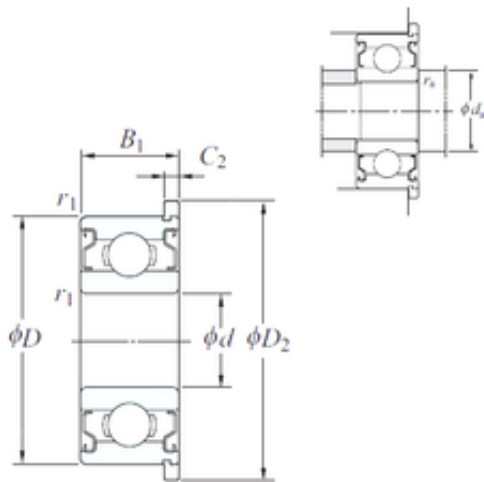

LY?MANUFACTURING CO.,LTD.

KOYO WFN686 ZZ deep groove ball bearings

Bearing No. WFN686 ZZ

| | |
|-------------------------------|--------------|
| Size | 6x13x5 mm |
| Bore Diameter | 6 mm |
| Outer Diameter | 13 mm |
| Width | 5 mm |
| d | 6 mm |
| D | 13 mm |
| B | 5 mm |
| C | 5 mm |
| r | 0,15 mm |
| D2 | 15 mm |
| da min. | 7,2 mm |
| ra max. | 0,15 mm |
| C2 | 1,1 mm |
| Weight | 0,0026 Kg |
| Basic dynamic load rating (C) | 1,1 kN |
| Basic static load rating (C0) | 0,44 kN |
| (Grease) Lubrication Speed | 48 000 r/min |

WFN686 ZZ Bearing 2D drawings and 3D CAD models