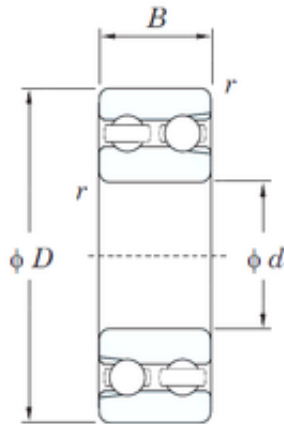

LY?MANUFACTURING CO.,LTD.

KOYO 4306 deep groove ball bearings

Bearing No. 4306

Size	30x72x27 mm
Bore Diameter	30 mm
Outer Diameter	72 mm
Width	27 mm
d	30 mm
D	72 mm
B	27 mm
C	27 mm
r min.	1.1 mm
da min.	36.5 mm
Da max.	65.5 mm
ra max.	1 mm
Weight	0.542 Kg
Basic dynamic load rating (C)	35.5 kN
Basic static load rating (C0)	35.9 kN
(Grease) Lubrication Speed	5700 r/min
(Oil) Lubrication Speed	7600 r/min
Category	Bearings
Inventory	0.0
Manufacturer Name	KOYO
Minimum Buy Quantity	N/A
Weight / Kilogram	0.555
Product Group	B00152
Bearing No.	4306
r(min)	1.1
Cr	44.4

4306 Bearing 2D drawings and 3D CAD models

LY?MANUFACTURING CO.,LTD.

C0r	35.9
Cu	2.45
f0	14.0
Grease lub.	5700
Oil lub.	7600
da(min)	36.5
Da(max)	65.5
ra(max)	1
(Refer.)Mass(kg)	0.542