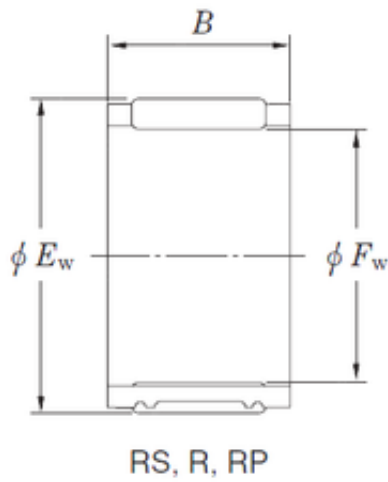

LY?MANUFACTURING CO.,LTD.

KOYO 32R3615A needle roller bearings

Bearing No. 32R3615A

Size	32x36x15 mm
Bore Diameter	32 mm
Outer Diameter	36 mm
Width	15 mm
Fw	32 mm
Ew	36 mm
B	15 mm
Weight	0,019 Kg
Basic dynamic load rating (C)	10,8 kN
Basic static load rating (C0)	18,3 kN

32R3615A Bearing 2D drawings and 3D CAD models