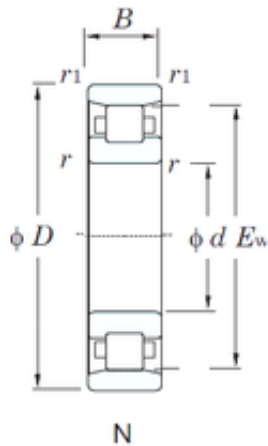

LY?MANUFACTURING CO.,LTD.

KOYO N336 cylindrical roller bearings

Bearing No. N336

Size	180x380x75 mm
Bore Diameter	180 mm
Outer Diameter	380 mm
Width	75 mm
d	180 mm
D	380 mm
Ew	328 mm
B	75 mm
C	75 mm
r min.	4 mm
r1 min.	4 mm
Weight	42.6 Kg
Basic dynamic load rating (C)	917 kN
Basic static load rating (C0)	1150 kN
(Grease) Lubrication Speed	1400 r/min
Bearing No.	N336
r(min)	4
r1(min)	4
Cr	1130
C0r	1150
Cu	136
Grease lub.	1400
Oil lub.	1900
Fw	-
d1	-
B1	-

N336 Bearing 2D drawings and 3D CAD models

LY?MANUFACTURING CO.,LTD.

B2	-
da(min)	196
db(min)	-
db(max)	-
dc(min)	-
dd(min)	-
Da(max)	-
Db(max)	364
Db(min)	332
ra(max)	3
rb(max)	3
(Refer.)Mass(kg)	41.4