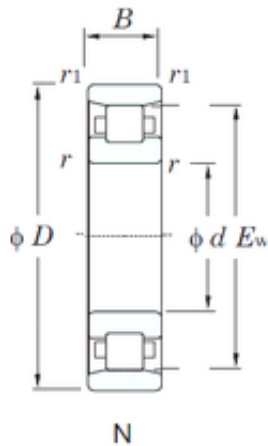

## KOYO N336 cylindrical roller bearings

Bearing No. N336

Size	180x380x75 mm
Bore Diameter	180 mm
Outer Diameter	380 mm
Width	75 mm
d	180 mm
D	380 mm
Ew	328 mm
B	75 mm
C	75 mm
r min.	4 mm
r1 min.	4 mm
Weight	42.6 Kg
Basic dynamic load rating (C)	917 kN
Basic static load rating (C0)	1150 kN
(Grease) Lubrication Speed	1400 r/min
Bearing No.	N336
r(min)	4
r1(min)	4
Cr	1130
C0r	1150
Cu	136
Grease lub.	1400
Oil lub.	1900
Fw	-
d1	-
B1	-