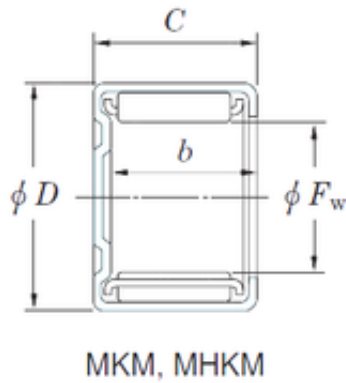

LY?MANUFACTURING CO.,LTD.

KOYO 15MKM2112 needle roller bearings

Bearing No. 15MKM2112

Size	15x21x12 mm
Bore Diameter	15 mm
Outer Diameter	21 mm
Width	12 mm
Fw	15 mm
D	21 mm
C	12 mm
b	9,3 mm
Weight	0,012 Kg
Basic dynamic load rating (C)	7 kN
Basic static load rating (C0)	8,8 kN

15MKM2112 Bearing 2D drawings and 3D CAD models