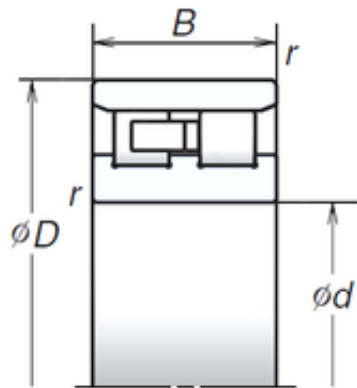

LY?MANUFACTURING CO.,LTD.

NSK NN3932MB cylindrical roller bearings

*Cylindrical Bore

Bearing No. NN3932MB

Size	160x205x45 mm
Bore Diameter	160 mm
Outer Diameter	205 mm
Width	45 mm
d	160 mm
D	220 mm
E	205 mm
B	45 mm
C	45 mm
r min.	2 mm
Weight	4,75 Kg
Basic dynamic load rating (C)	271 kN
Basic static load rating (C0)	0 520 kN
(Grease) Lubrication Speed	4 000 r/min

NN3932MB Bearing 2D drawings and 3D CAD models