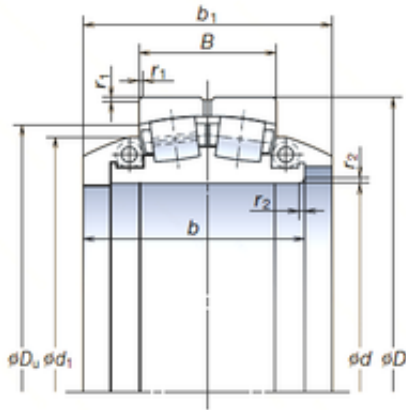

## NSK 1400SLPT1951 spherical roller bearings

Bearing No. 1400SLPT1951

Size	1400x1900x530 mm
Bore Diameter	1400 mm
Outer Diameter	1900 mm
Width	530 mm
d	1 400 mm
D	1 900 mm
B	530 mm
b	880 mm
b1	880 mm
d1	1 680 mm
r1 min.	12 mm
r2 min.	31 mm
Basic dynamic load rating (C)	22 800 kN

1400SLPT1951 Bearing 2D drawings and 3D CAD models