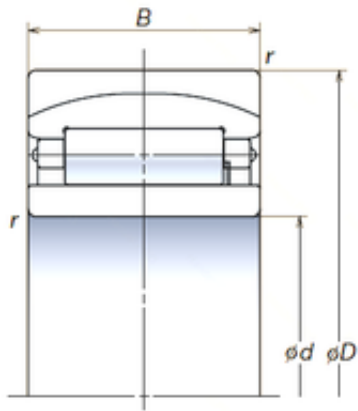

LY?MANUFACTURING CO.,LTD.

NSK 150RUB32 spherical roller bearings

Bearing No. 150RUB32

Size	150x270x96 mm
Bore Diameter	150 mm
Outer Diameter	270 mm
Width	96 mm
d	150 mm
D	270 mm
B	96 mm
C	96 mm
r min.	3 mm
Basic dynamic load rating (C)	690 kN