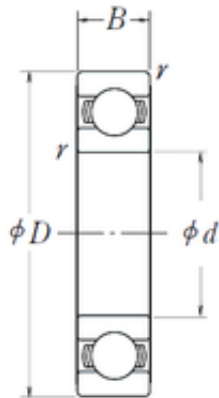

LY?MANUFACTURING CO.,LTD.

NSK 6904L11-H-20 deep groove ball bearings

Bearing No. 6904L11-H-20

Size	20x37x9 mm
Bore Diameter	20 mm
Outer Diameter	37 mm
Width	9 mm
d	20 mm
D	37 mm
B	9 mm
C	9 mm
r min.	0,3 mm
Basic dynamic load rating (C)	5 400 kN

6904L11-H-20 Bearing 2D drawings and 3D CAD models