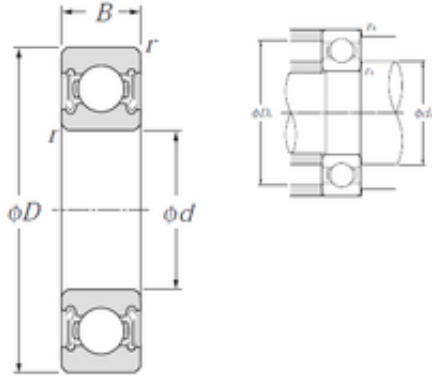

## NTN 6024LLB deep groove ball bearings

Bearing No. 6024LLB

Size	120x180x28 mm
Bore Diameter	120 mm
Outer Diameter	180 mm
Width	28 mm
d	120 mm
D	180 mm
B	28 mm
C	28 mm
r min.	2 mm
da min.	129 mm
da max	136 mm
Da max.	171 mm
ra max.	2 mm
Weight	2,07 Kg
Basic dynamic load rating (C)	85 kN
Basic static load rating (C0)	79,5 kN
(Grease) Lubrication Speed	3 500 r/min

6024LLB Bearing 2D drawings and 3D CAD models